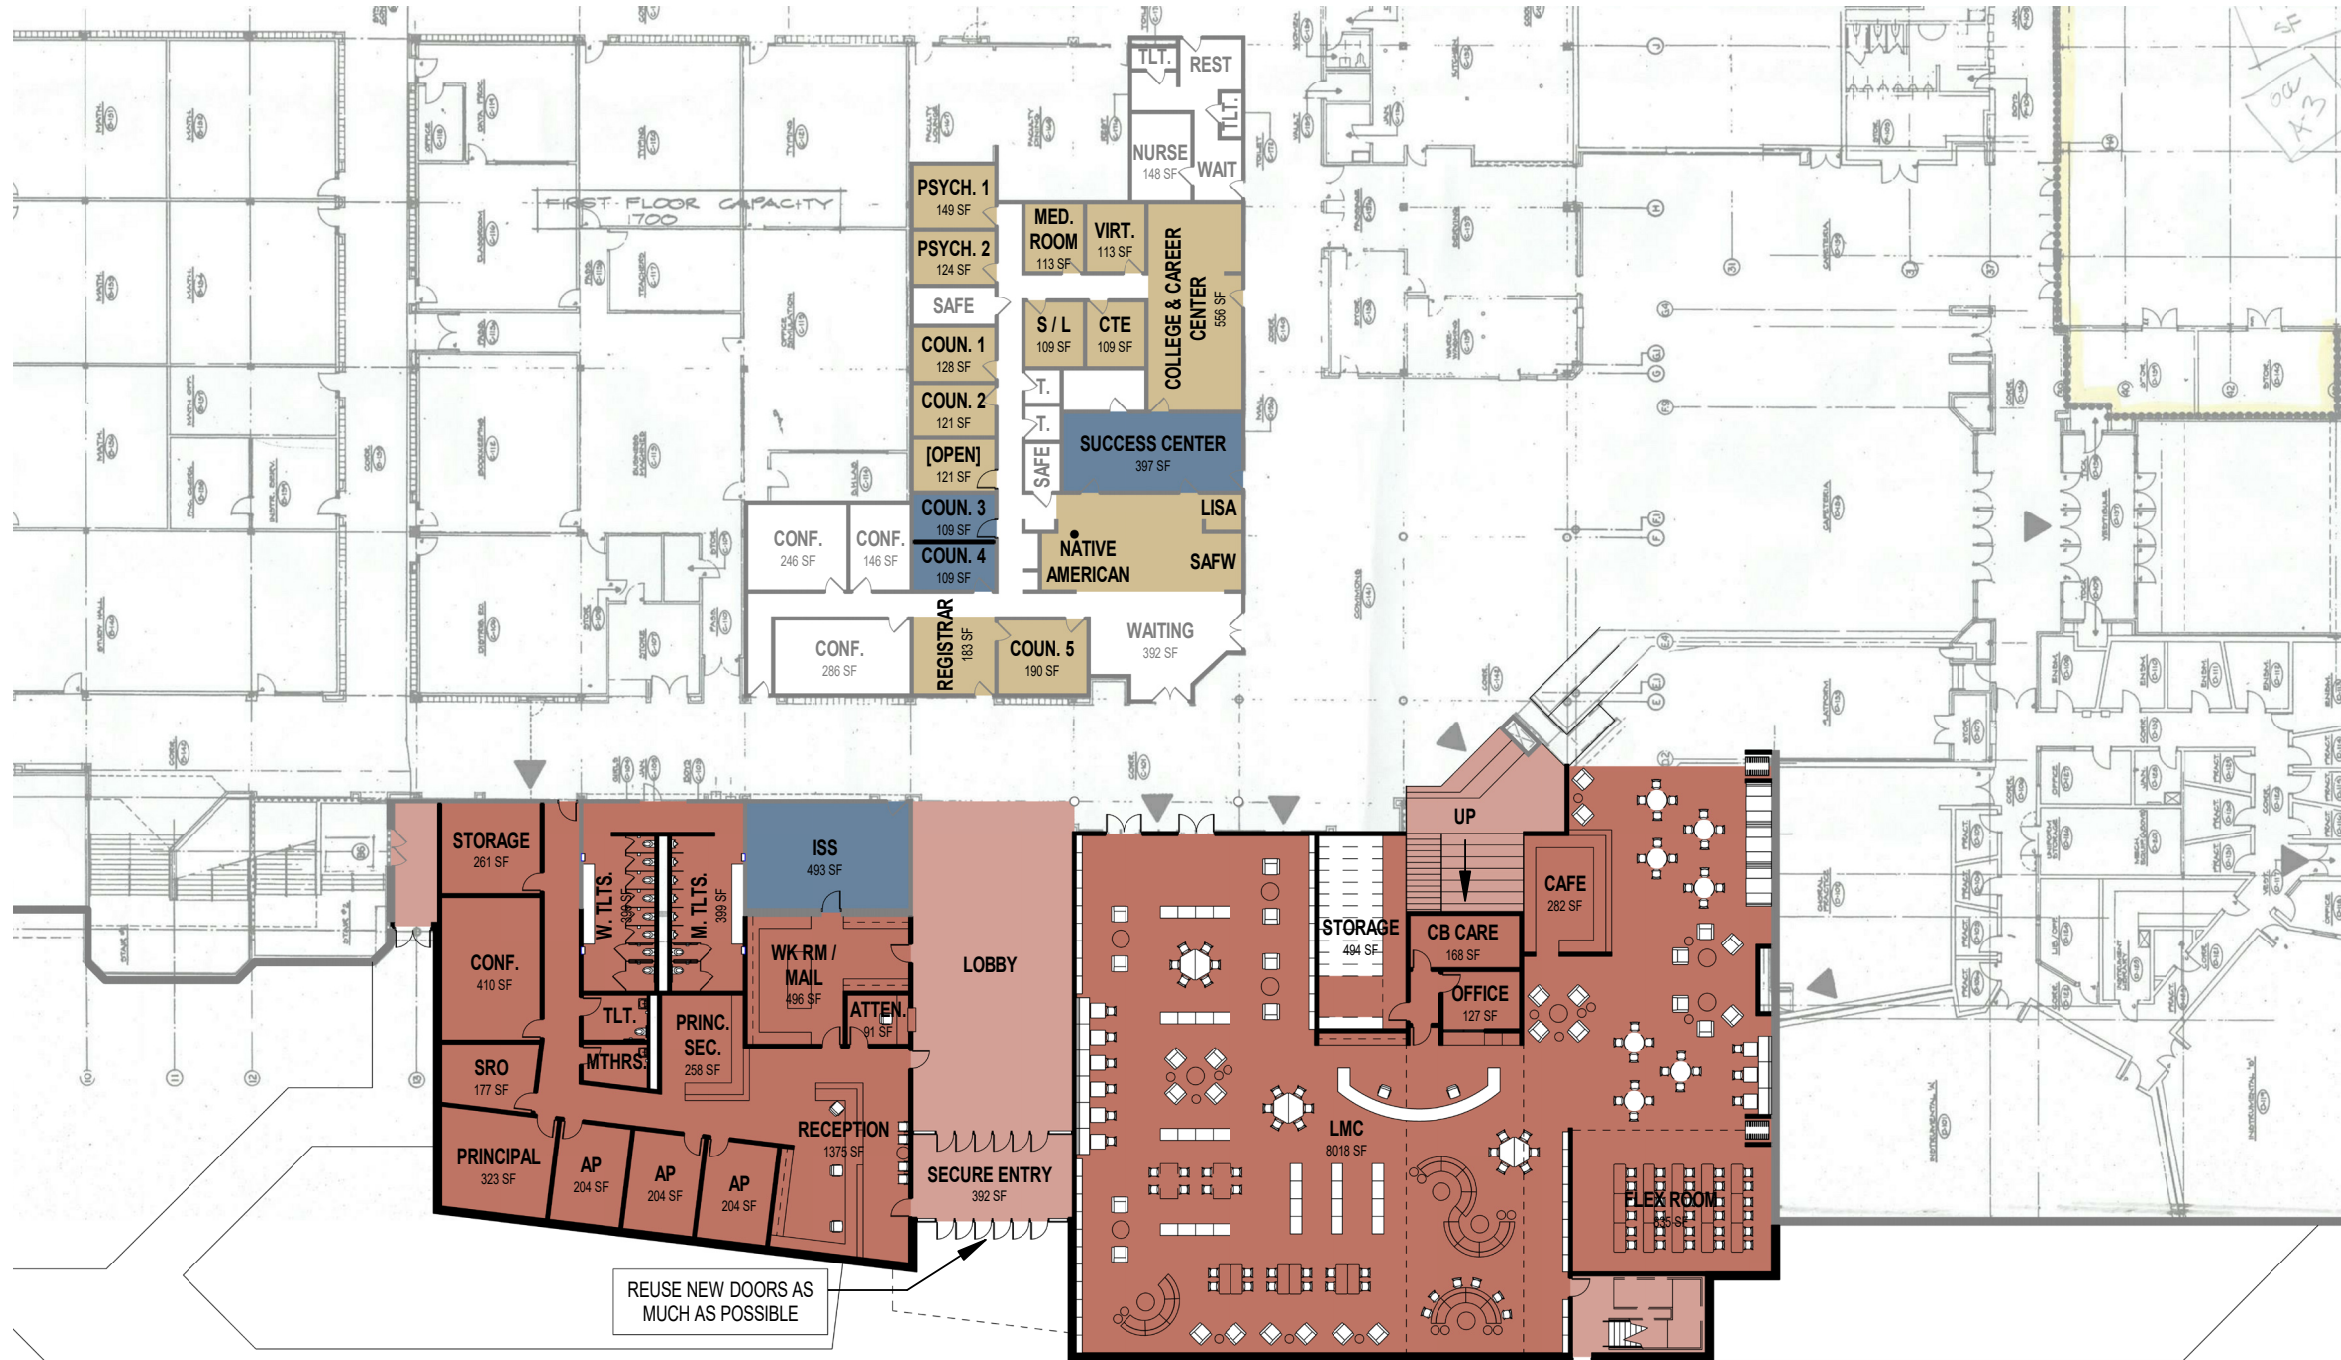

WRPS | Summary of Options & Cost Estimates

Lincoln High School

pra
PLUNKETT RAYSICH
ARCHITECTS, LLP

KEY

- Addition
- Renovation
- Reassignment

NORTH

\$13,065,000